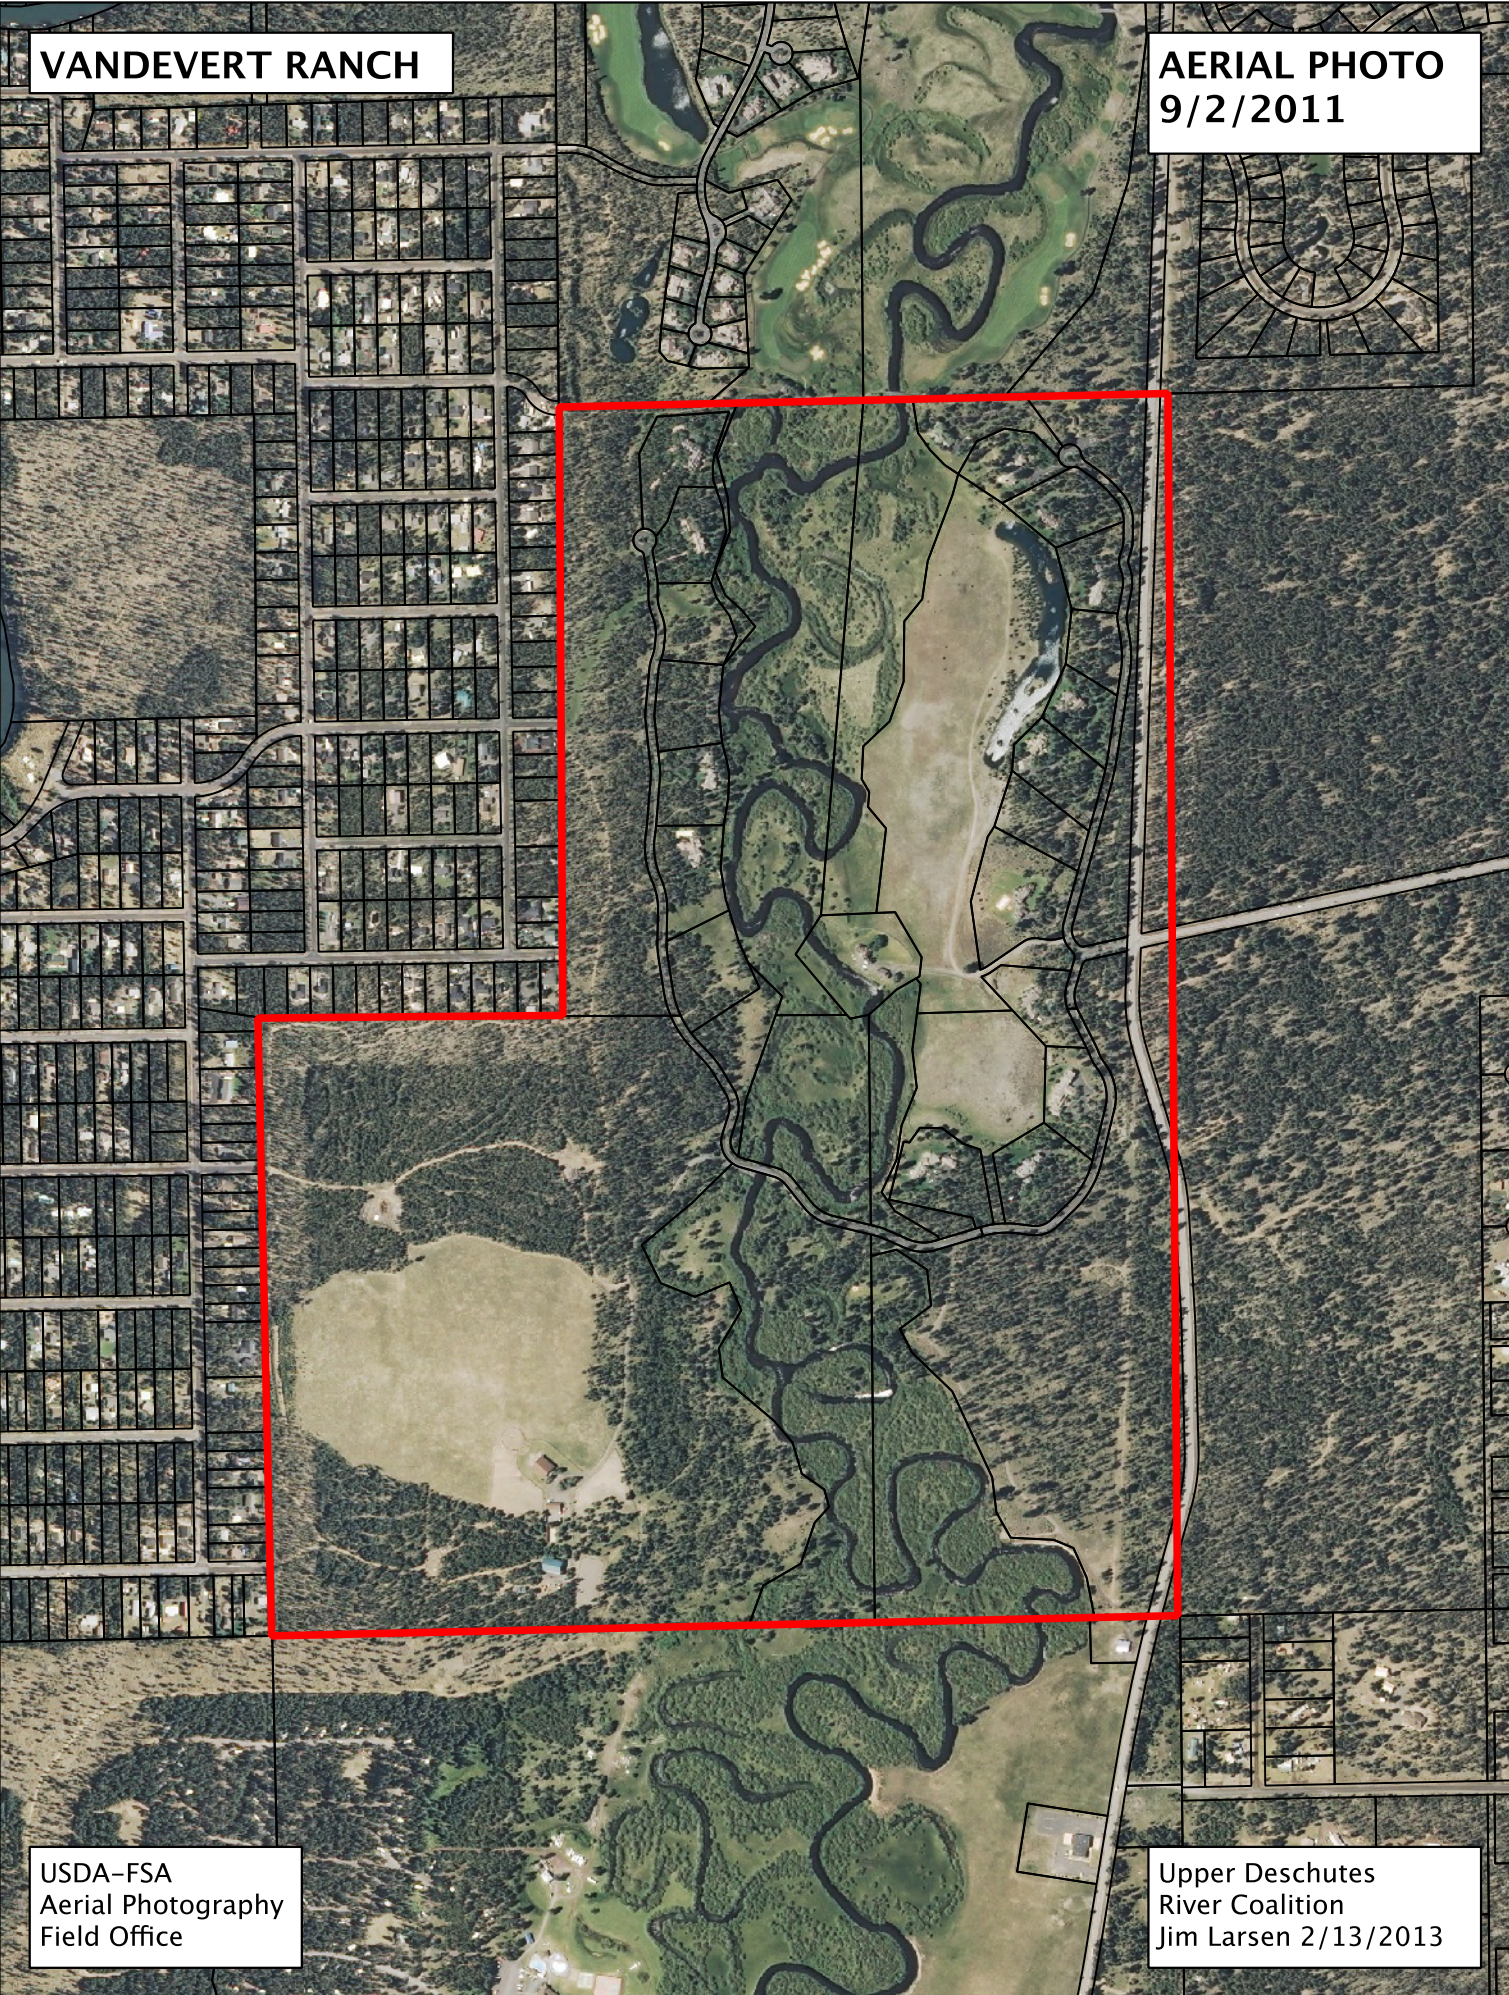

VANDEVERT RANCH

AERIAL PHOTO
9/2/2011

USDA-FSA
Aerial Photography
Field Office

Upper Deschutes
River Coalition
Jim Larsen 2/13/2013